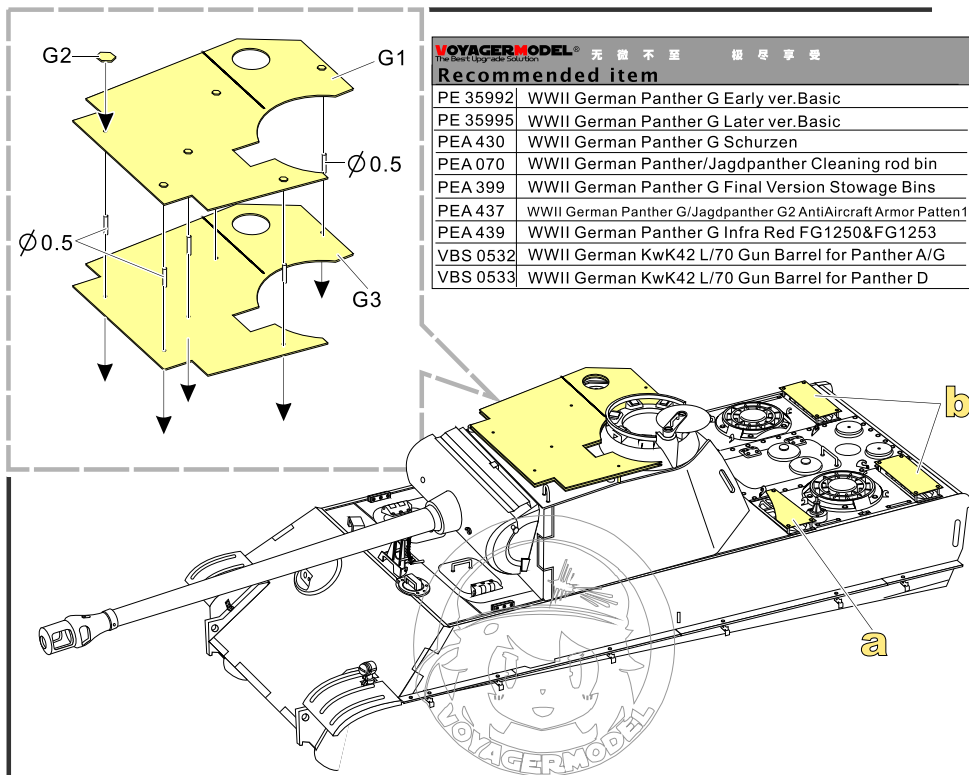

# WWII German Panther A/G Pz.Rgt.26 Anti Aircraft Armor

## 二战德军装甲26团豹A/G型坦克防空装甲板

[For TAKOM 2119 2120 2121]

更多PEA 438样品照片参考请扫一扫  
MORE PICTUER OF PEA438  
REFERENCE SCAN HERE

**VOYAGER MODEL** 无微不至 细节享受

**Recommended item**

PE 35992	WWII German Panther G Early ver.Basic
PE 35995	WWII German Panther G Later ver.Basic
PEA 430	WWII German Panther G Schurzen
PEA 070	WWII German Panther/Jagdpanther Cleaning rod bin
PEA 399	WWII German Panther G Final Version Stowage Bins
PEA 437	WWII German Panther G/Jagdpanther G2 AntiAircraft Armor Patten1
PEA 439	WWII German Panther G Infra Red FG1250&FG1253
VBS 0532	WWII German KwK42 L/70 Gun Barrel for Panther A/G
VBS 0533	WWII German KwK42 L/70 Gun Barrel for Panther D