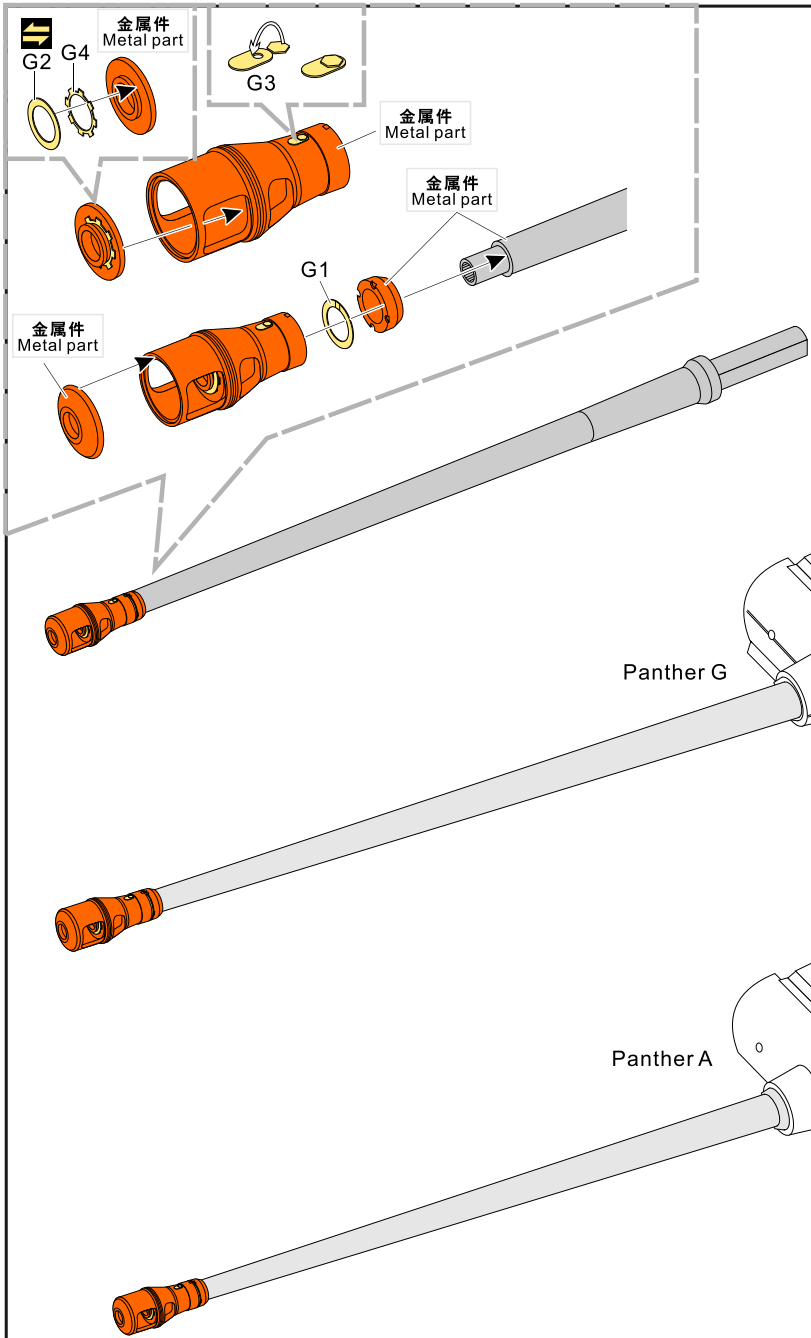

Panther G

Panther A

VOYAGERMODEL® 无微不至 极尽享受	
Recommended item	
VBS0143	WWII German KwK42 L/70 Gun Barrel for Panther A/G (GP)
VBS0144	WWII German KwK42 L/70 Gun Barrel for Panther A/G (DRAGON SMART KIT)
VBS0145	WWII German KwK42 L/70 Gun Barrel for Panther D (GP)
VBS0533	WWII German KwK42 L/70 Gun Barrel for Panther D (TAKOM)
VBS0506	WWII German KwK42 L/70 Gun Barrel for Panther F
VBS0113	WWII German Jagdpanther G1 Early Version Barrel
VBS0114	WWII German Jagdpanther G1 Late Version Barrel pattern 1
VBS0115	WWII German Jagdpanther G1 late/G2 Barrel

VOYAGERMODEL® 无微不至 极尽享受	
Recommended item	
PEA 428	WWII German Panther D AntiAircraft Armor
PEA 429	WWII German Panther A/D Schurzen
PE 35983	WWII German Panther D Tank Late version Basic
PEA 070	WWII German Panther/Jagdpanther Cleaning rod bin
PEA 270	WWII German Panther A/G/F. JagdPanzer Demeged Road wheels
PE 35939	WWII German JagdPanther G1 Basic
PE 35984	WWII German Panther A Tank Early version Basic
PE 35979	WWII German Bergepanther Ausf. A (Early type, Panther A tool holders) Basic
PE 35980	WWII German Bergepanther Ausf. A (late type, Panther G tool holders) Basic
PE 35981	WWII German Panther D w/"Stadtgas" Fuel Tanks Basic
PE 35982	WWII German Panther D Tank Early version Basic
PE 35995	WWII German Bergepanther Ausf. D (Late type, Panther G tool holders) Basic
PE 35996	WWII German Panther A Tank Basic